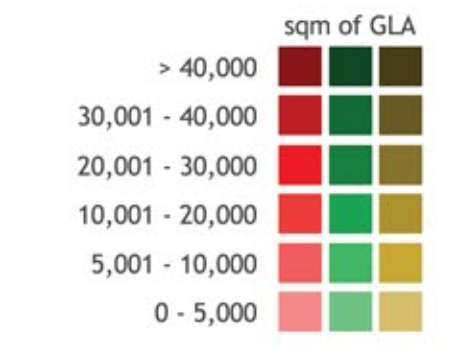

## Key data

Number of structures per sqm of GLA

Legend

all structures > 2,500 sqm GLA included  
 M = Million | B = Billion  
 Total Turnover = Mall turnover (hypermarket included)  
 Population Data 01.01.2016