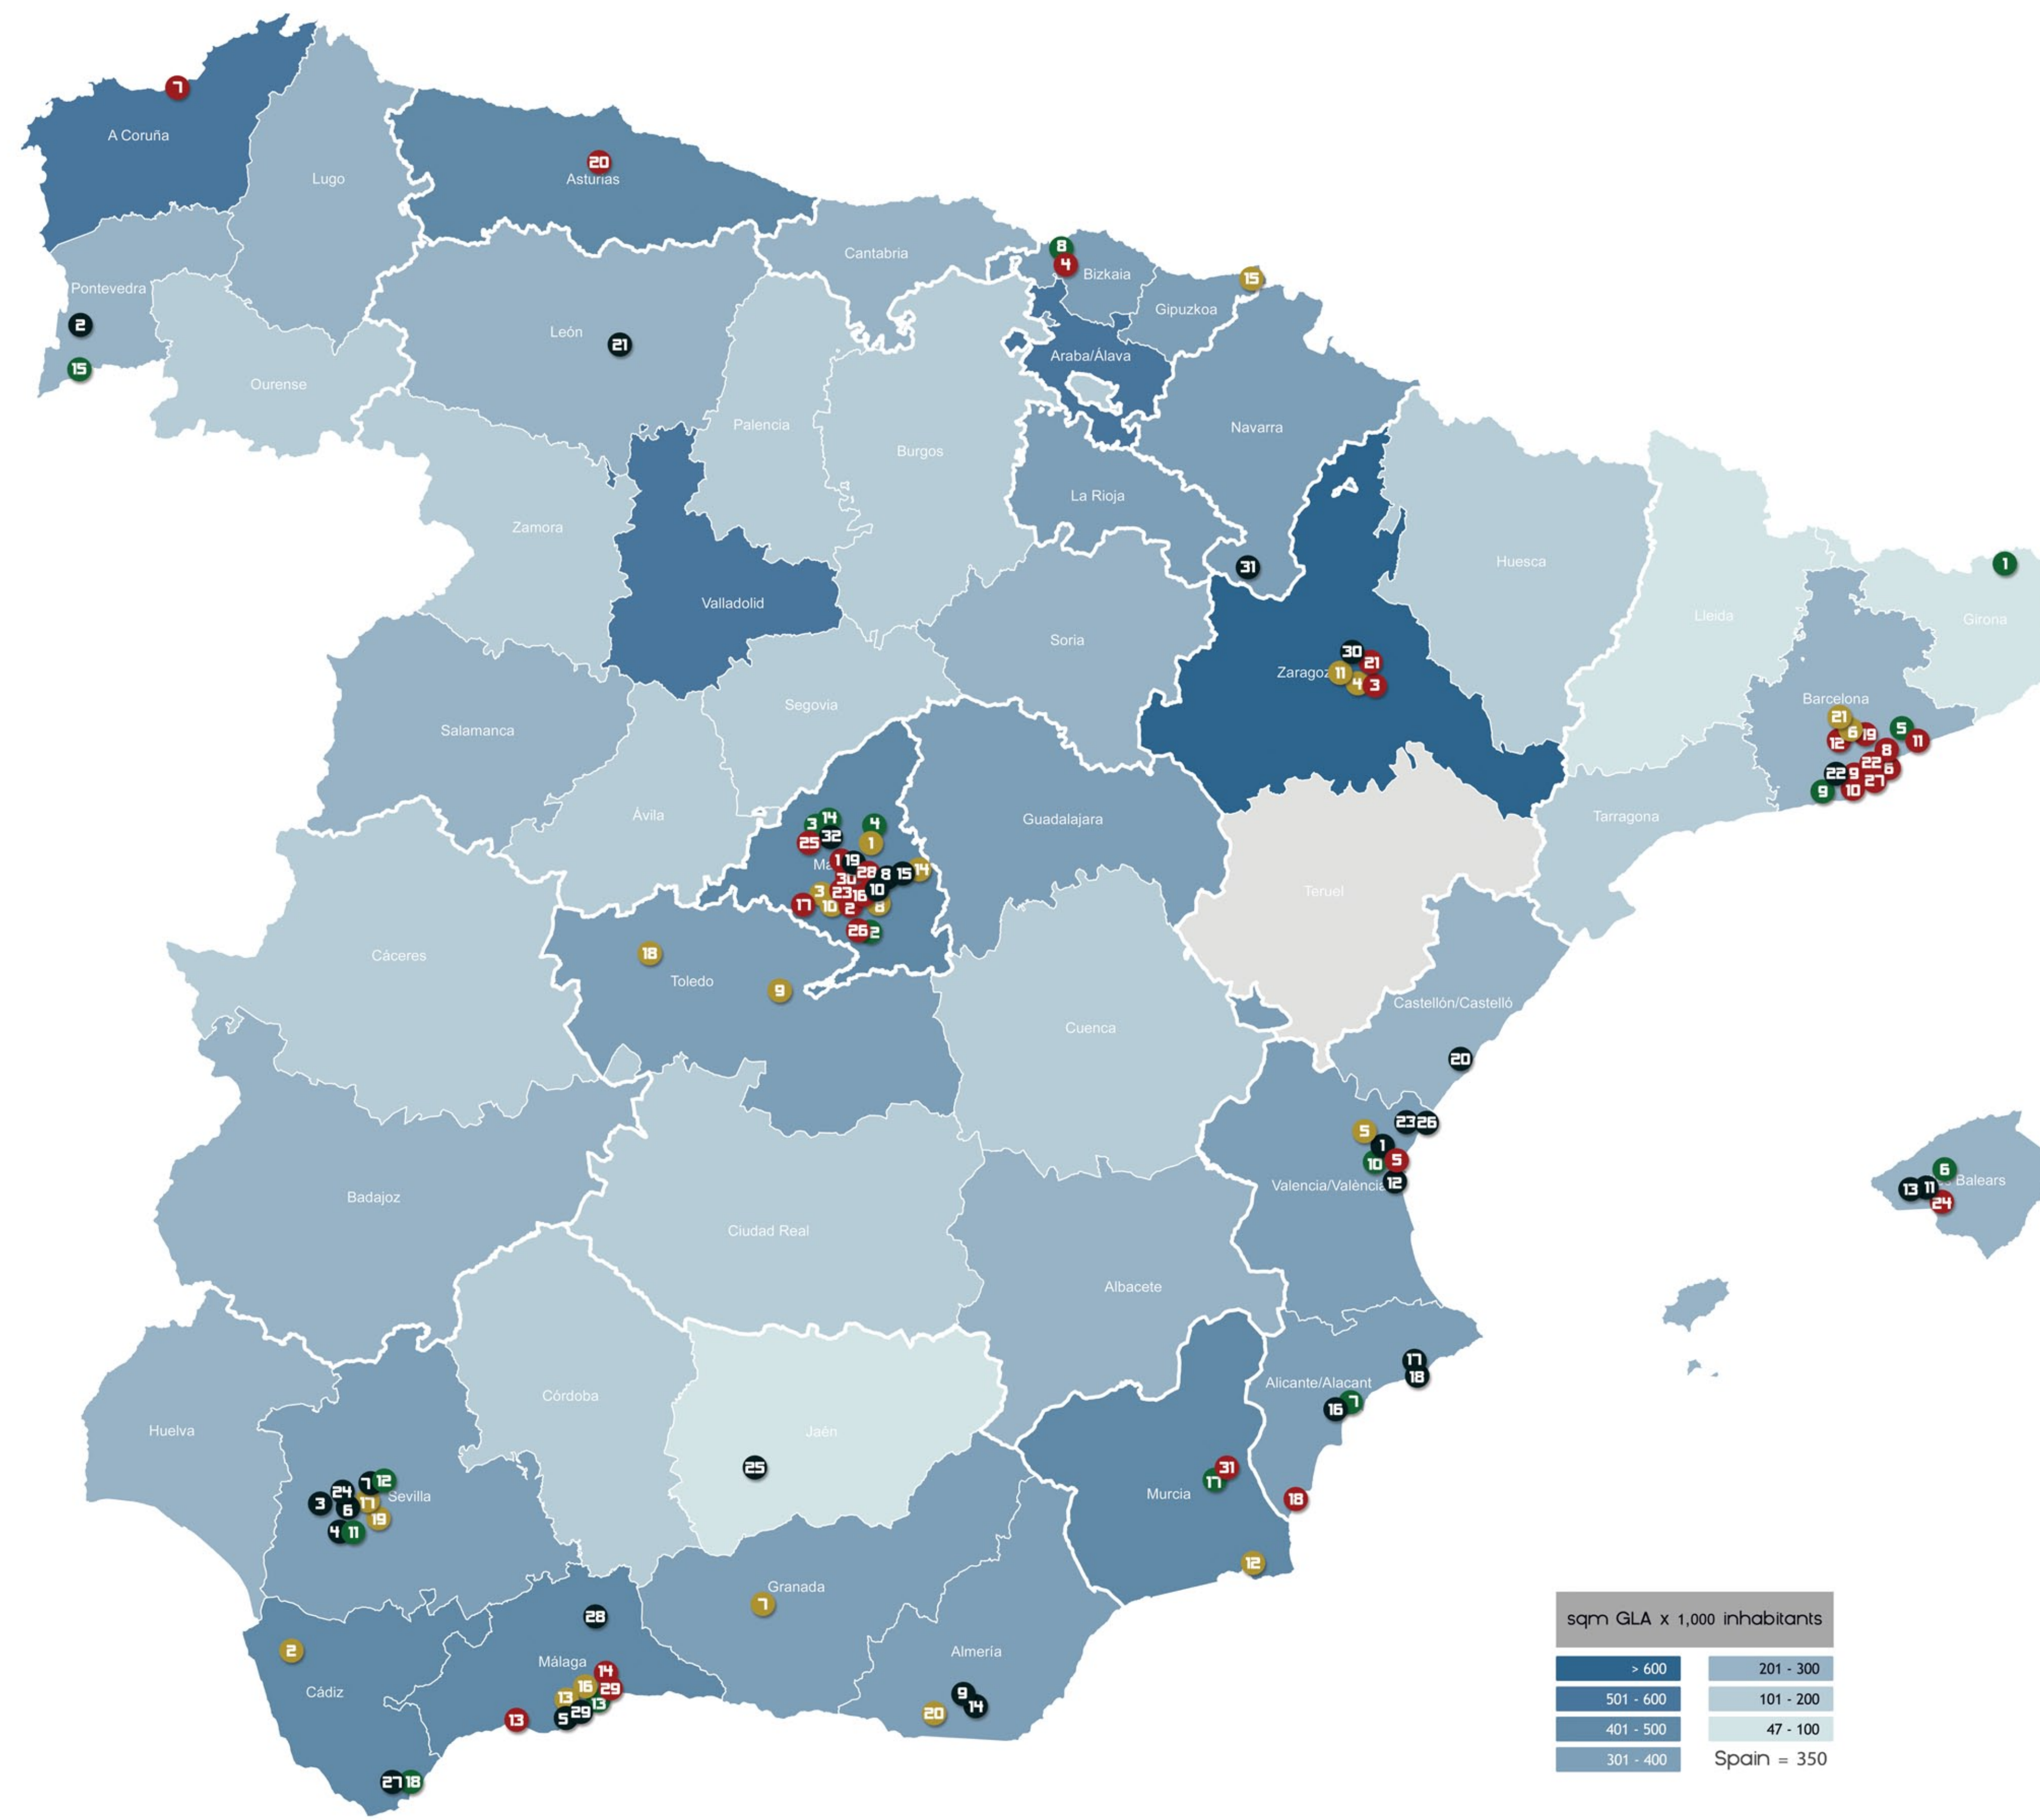

legend:
Annual Visits year 2016
source: UrbiStat